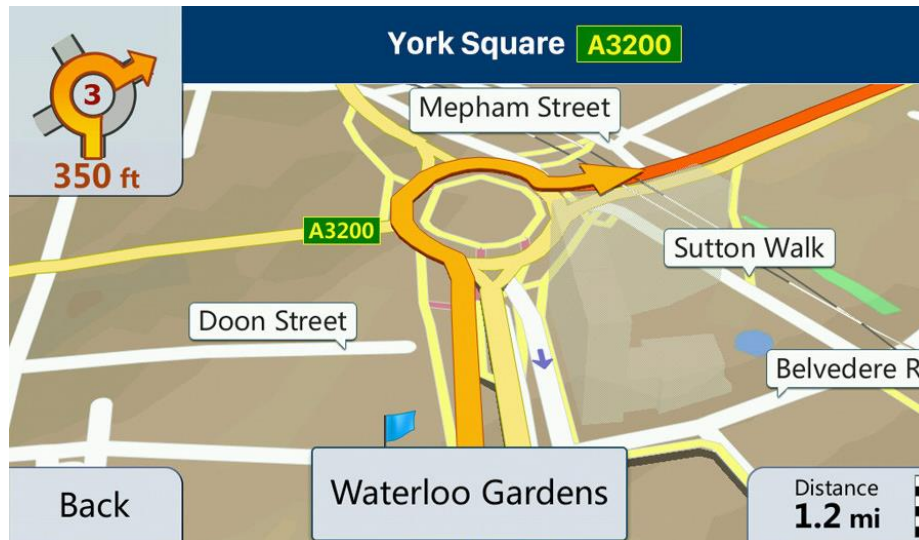

to games, Skype, MSN, YouTube, twitter, E-Book, Gmail etc. This system also supports installation or removal of apps on RAM or SD optionally.

- **HD Touch-Screen Display:** It greatly simplifies the operation with a digital multi-touch screen which can support multi-resolution, making it clearer than resolution 1024*600 with the same interface.

- **3D GPS Navigation:** With 3D maps (maps in iNAND), the best way to your desired destination is just in your reach within seconds. All the navigation information is available, such as the current location, speed, mileage, landmark building display, 3D street view, destination search and turn-by-turn voice directions, etc. You can also download the latest Google maps app. And it supports Auto Google, SYGIC etc. With dual zone function, the music from radio/AV/TV etc can be played behind the scene under GPS mode and it will switch to the GPS voice automatically.
- **Radio Tuner:** Built-in with strong digital FM/AM radio tuner, this car A/V system features searching radio channels automatically, manually and storing them in the process. RDS is also supported.
- **Bluetooth:** It upgrades your car with BC8 Bluetooth module for hands-free calls and music streaming. With ringtones and voice coming out from the car speakers, you can dial, receive, reject and mute calls without taking your hands off the steering wheel. Its phonebook function enables you to search for contacts directly on the big screen of the head unit. The capability to stream your favorite music from the Smartphone