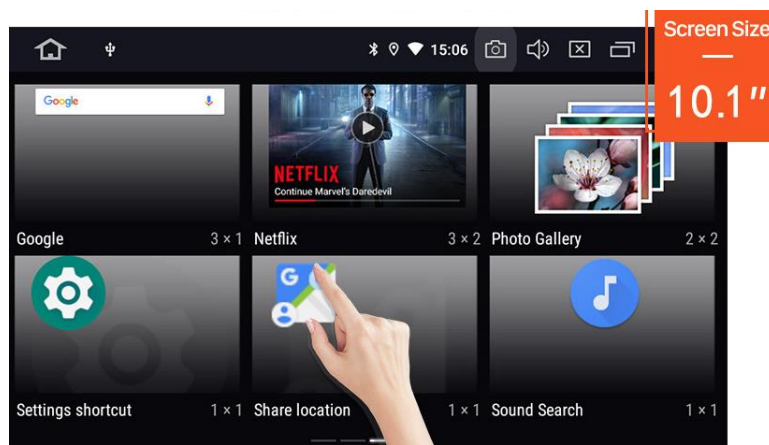

- •Latest Android System: Loaded with the most advanced Android 9.0 system, it offers the fastest and smoothest operation you've ever enjoyed.
- •Prompt Response: Adopted Quad - Core 1.5 GHz Coretex-A35 CPU and high-speed iNAND MLC hard disk, this unit can start up within just 1 sec. And it only takes less than 2 seconds for sound, 3 seconds for rearview and 16 seconds for operation.
- •High-speed 4G/3G/ WIFI Network: It comes with built-in WIFI network and can support the most up-to-date 4G/3G module, allowing you to easily get access to internet for online music listening, online videos watching, online games watching, e-mail checking, etc as long as you reach a WIFI hotspot or connect it to a 4G/3G module.
- •Android Apps downloading: It can support thousands of apps downloading from Android market to meet your different needs, such as Twitter, Facebook, YouTube, M&N, Gmail, Skype, Google maps etc.

- •HD Touch-Screen Display: It greatly simplifies the operation with a digital multi-touch screen which can support multi-resolution,UXGA@60HZ1600*1200 max, making it clearer than resolution 1024*600 with the same interface.