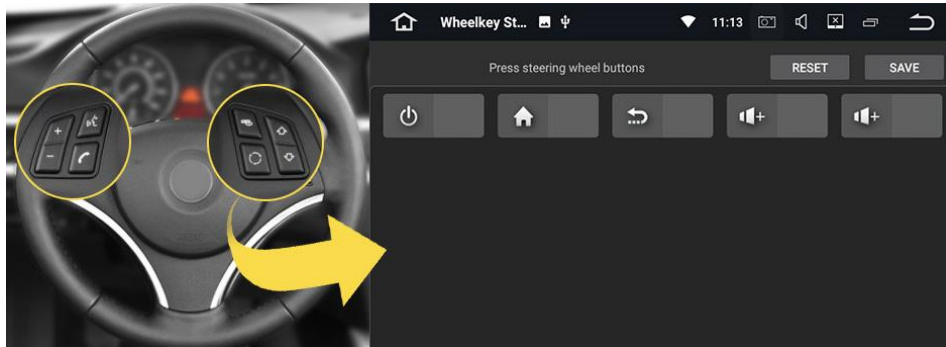

- **Bluetooth for All Brands Cell Phones:** It synchronizes your smart phone regardless of any brand with Bluetooth connection. The great convenience like Phonebook input, music playback and name search by A-Z are all supported. Hands-free calls and phonebook search on the large screen can greatly ensure your safety on the way. And Bluetooth music streaming just makes you feel relaxed all the way without any fatigue. The latest iPhone and Android phones can all be supported.
- **Amazing Video Formats Compatibility:** A wide range of video formats can be supported, including wmv (VC1 codec), .avi (H.264, MPEG4, MJPEG, Xvid, WMV), .mp4 (H.263, H.264, MPEG4 codec), .mpg (MPEG-2 codec), .m4v (H.264, MPEG4).
- **Games Support:** The HD 2D & 3D games are both compatible with this unit. A huge ton of excitement is just waiting for your families and friends in your car.
- **Video Out Function :** It supports Video Out Function without AD switch, what's more, the pictures of CPU can output as backstage video.
- **Convenient One-key Functions:** It supports one-key rescue, one-key navigation. The great convenience is just within your fingertip.
- **Mirror link:** It synchronizes your mobile phone with this unit through WiFi or USB. This technology enables you to gain access to your smart phone's applications on the unit to play music and videos etc.

Options

- **HD Digital TV:** DVB-T/ATSC/ISDB-T HD TV Tuner can be provided for receiving digital TV channels.
- **Car DVR:** The DVR function is used for recording the whole process of traffic accidents, taking photos for front of vehicles and storing the video in real-time while driving.
- **4G/3G module:** With a 4G/3G module, you can easily get access to the internet in your car. The availability of the latest 4G network makes you enjoy the fastest connection to the internet you've ever had
- **Backup Camera:** It adds a backup camera for automatically switching to the parking image while reversing. This option includes a waterproof and night vision backup camera which will be mounted to the position of your car's license plate lights and the cables for its connection. The default rearview camera is wired. If you need the wireless one, please send a note us after placing order.